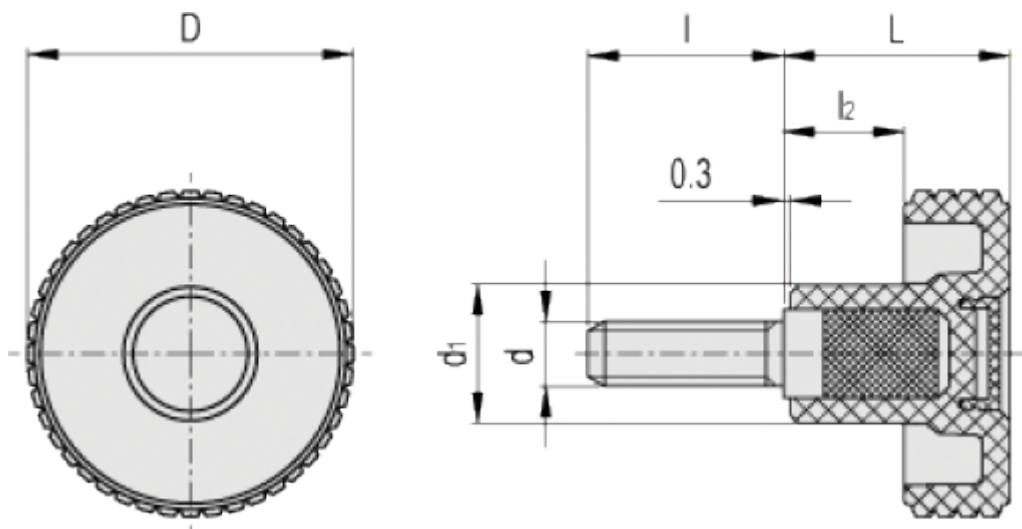

Article number: 23020344713

Description: E+G Knurled knob MBT.50 p-M10x50-C3, Grey

Measures

D	= 50
d1	= 20
d6g	= M10
L	= 33
l	= 50
l2	= 16